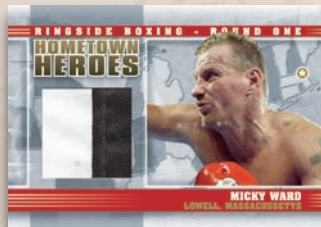

Hometown Heroes