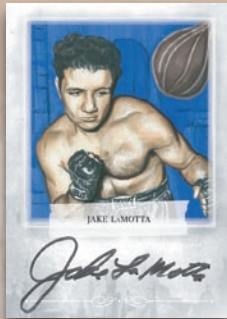

THE BELL HAS RUNG FOR ROUND ONE!

Ringside Boxing - Round One
is the first exclusive boxing product in more than a decade.
It will be *"The Greatest"* of all time.

Base Cards

The 90 card base card set made up of 5 subsets plus 10 limited edition Muhammad Ali base cards for a total of 100 card set. There will be two parallel versions of each Ringside Boxing – Round One base card. The Parallel versions are gold limited to 9 and onyx 1/1 and only available Ringside Boxing – Round One KO version.

Standard Red
Base Card

Gold Parallel
Base Card

Onyx Parallel
Base Card

In My Corner
Base Card Subset

Hard-Signed Autograph Cards

All Autographs are hard signed and available in both silver and gold versions

Weigh-In
Base Card Subset

Weigh-In
Base Card Subset

In My Corner
Base Card Subset

Mecca Turkey Red Insert

There will be a base version of the Mecca Turkey Red Insert along with two more limited parallels. There are 90 different cards in this non-memorabilia insert set. The Parallel versions are gold (limited to 9) and onyx (1/1) and only available in Ringside Boxing – Round One KO version.

Authentic Memorabilia Inserts

There will be a silver and gold 1/1 versions of many of the insert sets including Single, Double, Triple & Quad Memorabilia, Decades, For Your Country, Hometown Hero, King Size Memorabilia and more! Also included in Ringside Boxing – Round One will be legendary cut signatures, Ringside Seat authentic fight tickets and stubs and 1/1 Ringside Boxing Logo Cards.